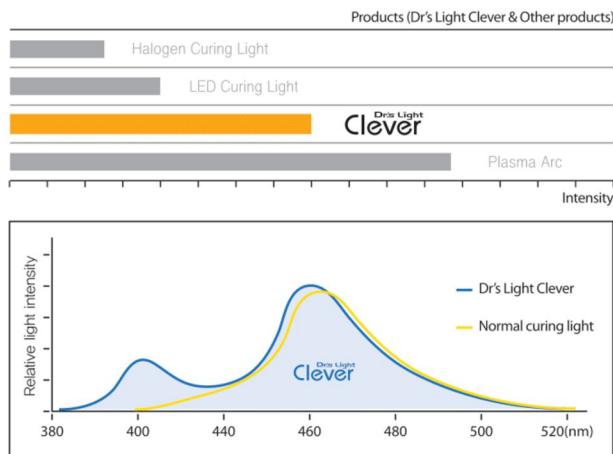

2 Comparison with Other products

4 Specification

Model : CL-DC20 / Wave length : 400~490(nm) / Guide-cap : Autoclaveable /
Power source : Lithium-ion-battery / Light source : High Power Dual wavelength LED /
Weight (Handpiece) : Approx. 130g