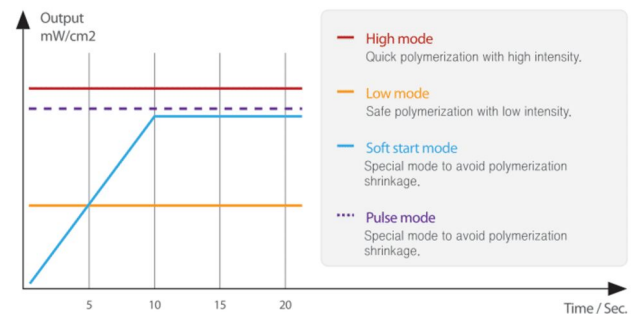

3 Various curing modes

Selectable light intensity and time as you want

5 Accessory